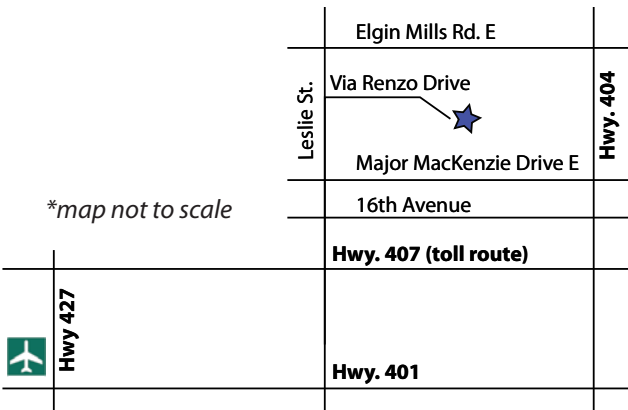

**Hwy 401 (Toll Free)** *approximate travel time 32 minutes*  
Leaving Toronto Pearson International Airport

- Heading east
  - Take the ramp to ON-409 E
  - Keep right at the fork to continue toward ON-409 E
  - Take exit 1 to merge onto ON-409 E toward ON-427/ON-401
  - Continue onto ON-401 E  
(signs for Weston Road/Black Creek Drive/Collectors)
  - Take the ON-404 exit
  - Follow signs for Sheppard Avenue and merge onto ON-404 N
  - Take exit 31 for Major Mackenzie Drive toward Richmond Hill/Markham
  - Turn left at Major MacKenzie Dr E/Regional Road 25 toward Leslie St.
  - Turn right onto Leslie St.
  - Turn right at Via Renzo Dr.
- Arrive at **Compugen Inc.**

**Hwy. 407 (Toll Route)** *approximate travel time 32 minutes*  
Leaving Toronto Pearson International Airport

- Heading east
  - Take the ramp to ON-409 E
  - Keep right at the fork to continue toward ON-409 E
  - Take exit 1 to merge onto ON-409 E toward ON-427/ON-401
  - Take the ON-427 S/Ontario 427 N exit toward ON-401 W
  - Keep left at the fork, follow signs for ON-427 N and merge onto ON-427 N
  - Take the exit onto Express Toll Route/ON-407 E (Toll road)
  - Take the exit toward Newmarket (Toll road)
  - Merge onto ON-404 N
  - Take exit 31 for Major Mackenzie Drive toward Richmond Hill/Markham
  - Turn left at Major MacKenzie Dr E/Regional Road 25 toward Leslie St.
  - Turn right onto Leslie St.
  - Turn right at Via Renzo Dr.
- Arrive at **Compugen Inc.**